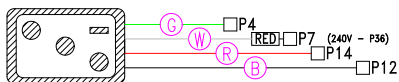

LEGEND

- - 1/4" QUICK CONNECT
- ▢ - 1/4" QUICK CONNECT PIGGYBACK
- ⊞ - FORK CONNECTOR
- - RING CONNECTOR
- ◻ - SOCKET CONNECTOR
- △ - PIN CONNECTOR

Pump 1 (RED Receptacle)

Pump 2 (PINK Receptacle)

Ozone (YELLOW Receptacle)

Hot Accessory (GREEN Receptacle)

Light (WHITE 2-Pin Receptacle)

HYDRO-QUIP
CORONA, CA (909) 273-7575

Manufacture Notes:

Drawn BH	Rev 3	Wire Color Code B - Black G - Green Br - Brown Bl - Blue R - Red V - Violet O - Orange W - White Y - Yellow Gr - Gray
Date	05.12.06	
Diagram No.	8050	