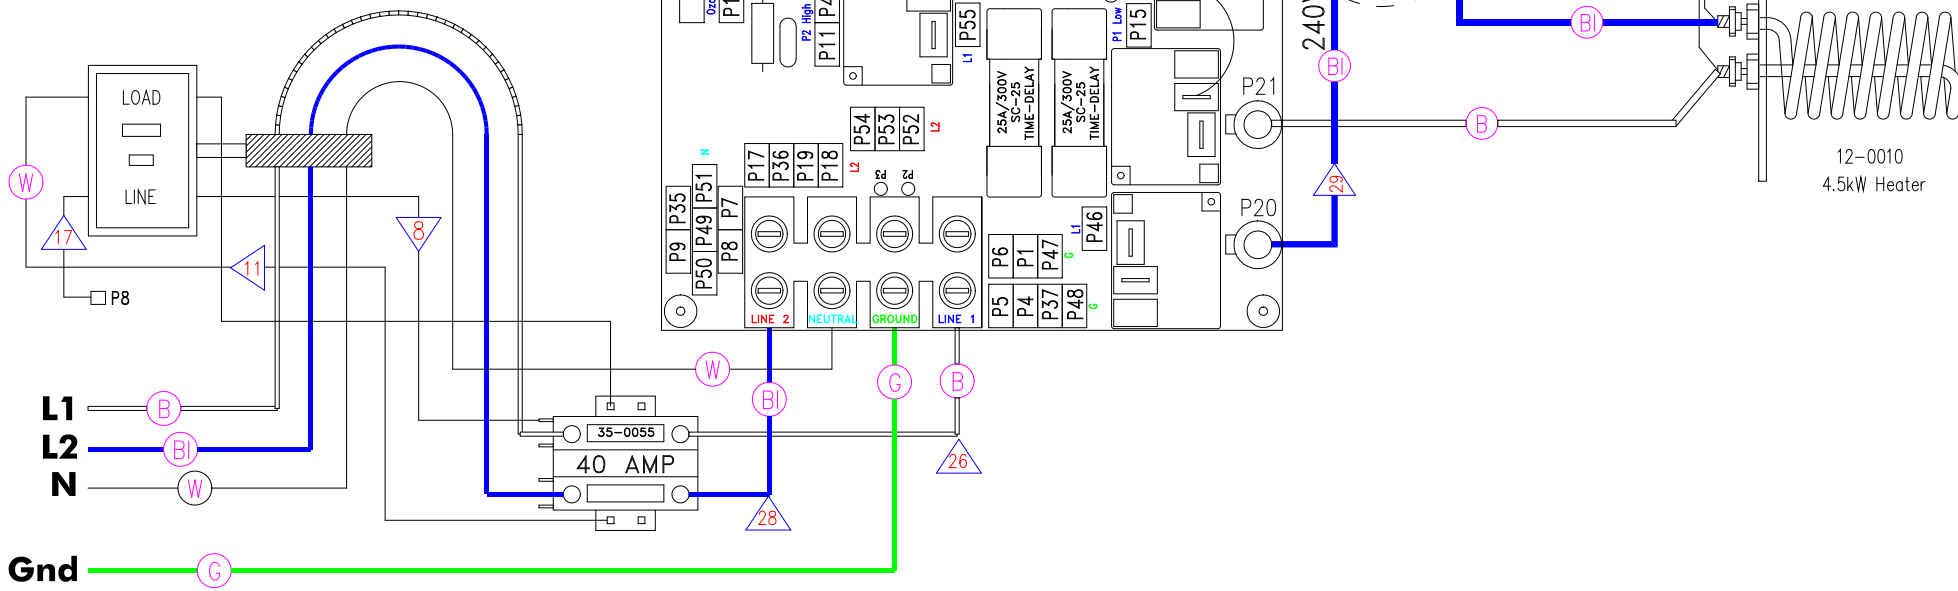

LEGEND

- - 1/4" QUICK CONNECT
- ▢ - 1/4" QUICK CONNECT PIGGYBACK
- ⊞ - FORK CONNECTOR
- - RING CONNECTOR
- ◻ - SOCKET CONNECTOR
- △ - PIN CONNECTOR

Pump 1 (RED Receptacle)

Pump 2 (PINK Receptacle)

Ozone (YELLOW Receptacle)

Hot Accessory (GREEN Receptacle)

Light (WHITE 2-Pin Receptacle)

HYDRO-QUIP
CORONA, CA (909) 273-7575

Manufacture Notes:

Drawn BH	Rev 3	Wire Color Code B - Black G - Green Br - Brown Bl - Blue R - Red V - Violet O - Orange W - White Y - Yellow Gr - Gray
Date	05.12.06	
Diagram No.	8050	