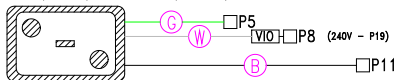

LEGEND

- - 1/4" QUICK CONNECT
- ▢ - 1/4" QUICK CONNECT PIGGYBACK
- ⊞ - FORK CONNECTOR
- - RING CONNECTOR
- ◻ - SOCKET CONNECTOR
- △ - PIN CONNECTOR

Pump 1 (RED Receptacle)

Pump 2 (PINK Receptacle)

Ozone (YELLOW Receptacle)

Hot Accessory (GREEN Receptacle)

Light (WHITE 2-Pin Receptacle)

HYDRO-QUIP
CORONA, CA (909) 273-7575

Manufacture Notes:

Drawn BH	Rev 3	Wire Color Code B - Black G - Green Br - Brown Bl - Blue R - Red V - Violet O - Orange W - White Y - Yellow Gr - Gray
Date	05.12.06	
Diagram No.	8050	